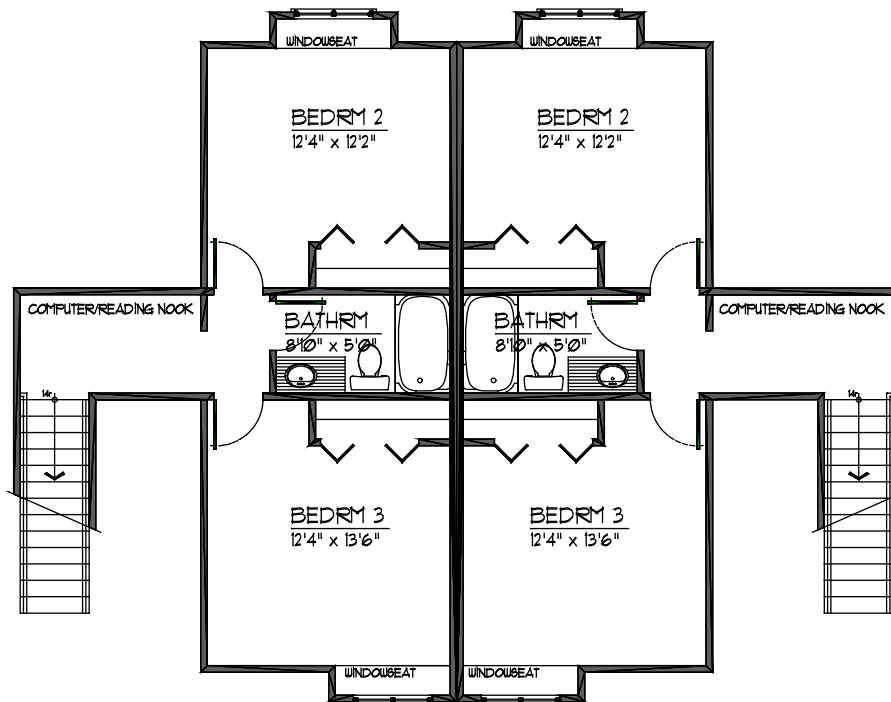

B-UNIT MAIN FLOOR PLAN

102036 SQUARE FEET FINISHED FLOOR AREA EXCLUDING GARAGE

BI-UNIT MAIN FLOOR PLAN

102036 SQUARE FEET FINISHED FLOOR AREA EXCLUDING GARAGE

B-UNIT UPPER FLOOR PLAN

489 SQUARE FEET FINISHED FLOOR AREA

BI-UNIT UPPER FLOOR PLAN

489 SQUARE FEET FINISHED FLOOR AREA